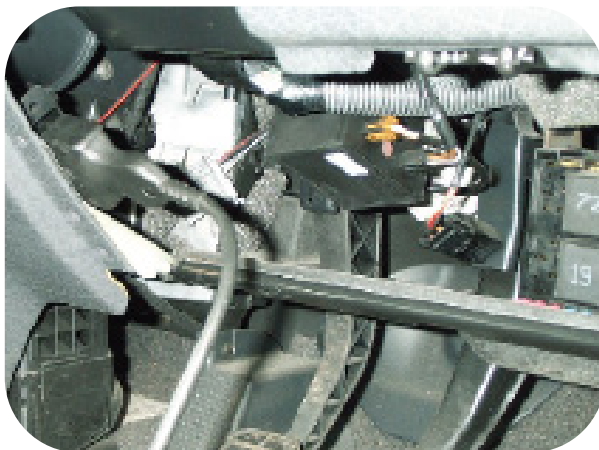

AD36 VAG Group System 1 Pin Code Reader

UNLOCKING
TECHNOLOGY

**ADVANCED
DIAGNOSTICS**

AD36

AD36 VAG SYSTEM 1 PIN CODE READER

The AD36 is a standalone device that interfaces with a PC and allows the pin code to be read from VW, Seat and Skoda vehicles with a system 1 immobiliser fitted (6 pin connector).

The specific system 1 immobilisers that the pin code can be read from can be identified by the 14 digit immobiliser number that contains Z3Z in it.

Example of 14 digit immobiliser number

VWZ3Z0T3250232

SEZ3Z0T3250232

SKZ3Z0T3250232

To read the pin code from these units the actual immobiliser must be removed from the vehicle, which is a fairly simple process.

Once this pin code has been read, keys can be programmed into the vehicle by using any Advanced Diagnostics key programming tool.

An operating manual is provided which details the procedure for removing the immobiliser and reading the pin code.

Skoda

SEAT

FEATURES

- User friendly & portable
- Powered via the USB cable
- LED power on indication
- LED communication indication
- PC Software
- Reads Pin Codes on system 1 vehicles with a 6 pin immobiliser
- Keys can be then programmed using Advanced Diagnostics programming equipment.