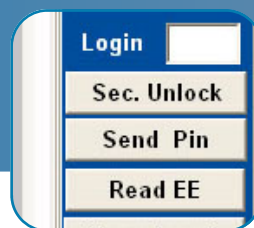

AD37

Opel

AD37 GM VAUXHALL OPEL PIN CODE READER

The AD37 is a standalone device that interfaces with a PC and allows the pin code to be read from GM Opel & Vauxhall vehicles fitted with a system 1 immobiliser.

The specific system 1 immobilisers that the pin code can be read from can be identified by a coloured resistor mounted on the immobiliser circuit board. The immobiliser is combined with the aerial and is located around the ignition barrel.

To read the pin code from these units the actual immobiliser must be removed from the vehicle, which is a fairly simple process.

Once this pin code has been read, keys can be programmed into the vehicle by using any Advanced Diagnostics key programming tool.

An operating manual is provided which details the procedure for removing the immobiliser and reading the pin code.